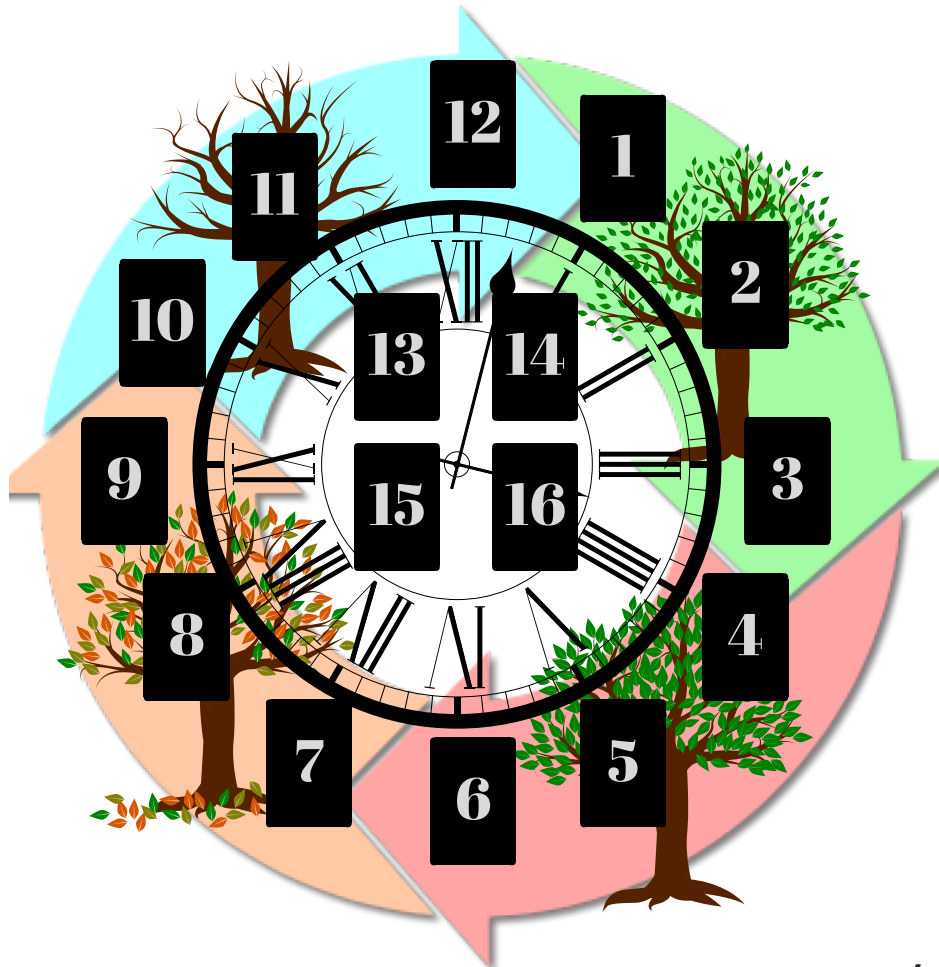

Wheel of the Year Spread

1. January
2. February
3. March
4. April
5. May
6. June
7. July
8. August
9. September
10. October
11. November
12. December

13. Main Conscious Theme/Aim of the Year (Can either be drawn from the same deck as the months, or a separate tarot or oracle deck)
14. Underlying Theme/ Lesson of the Year (Can either be drawn from the same deck as the months, or a separate tarot or oracle deck)
15. Goddess Guide for this Year (from a goddess deck)
15. Additional Guidance/ Spirit guidance for this Year (From runes/ oracle/ tarot deck etc.)